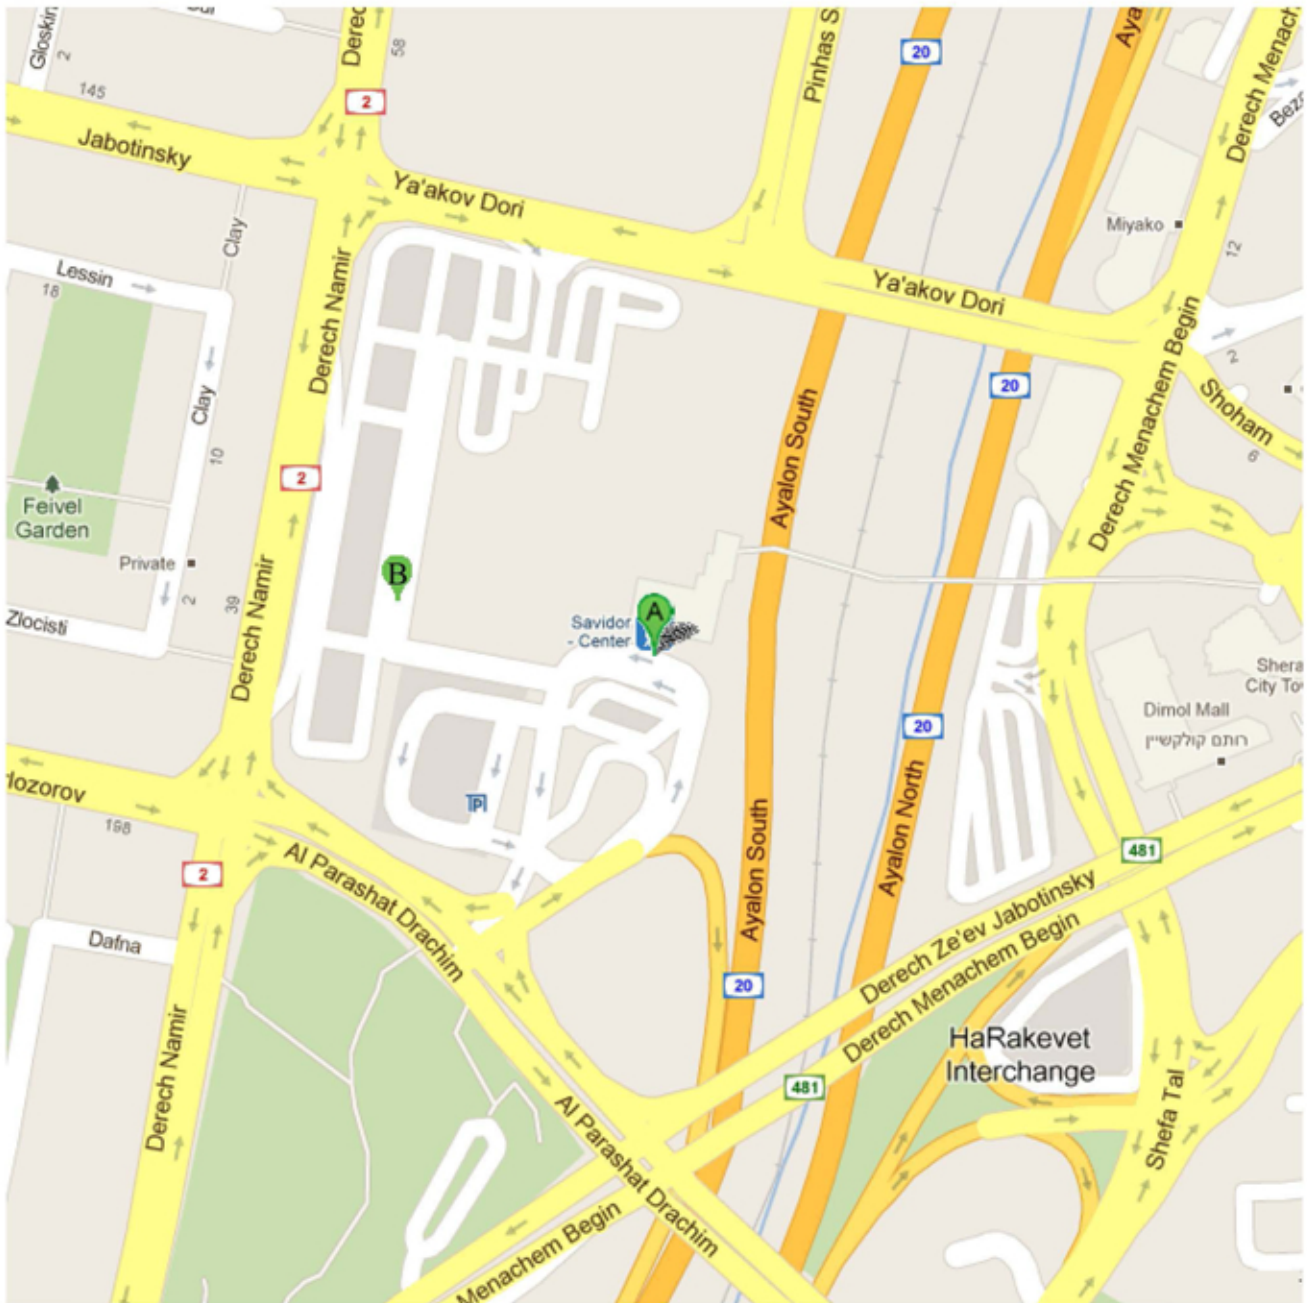

Map B- Arlozorov

A = Savidor Train Station (sometimes known as Arlozorov).

There is a direct train from Ben Gurion Airport

B = "Park & Ride" (Ch'neh Ve'sa) – a 2 minute walk from the turnstile exit of the railway station. The bus will be waiting there. Look out for the Nonequilibrium Transport Workshop bus sign.