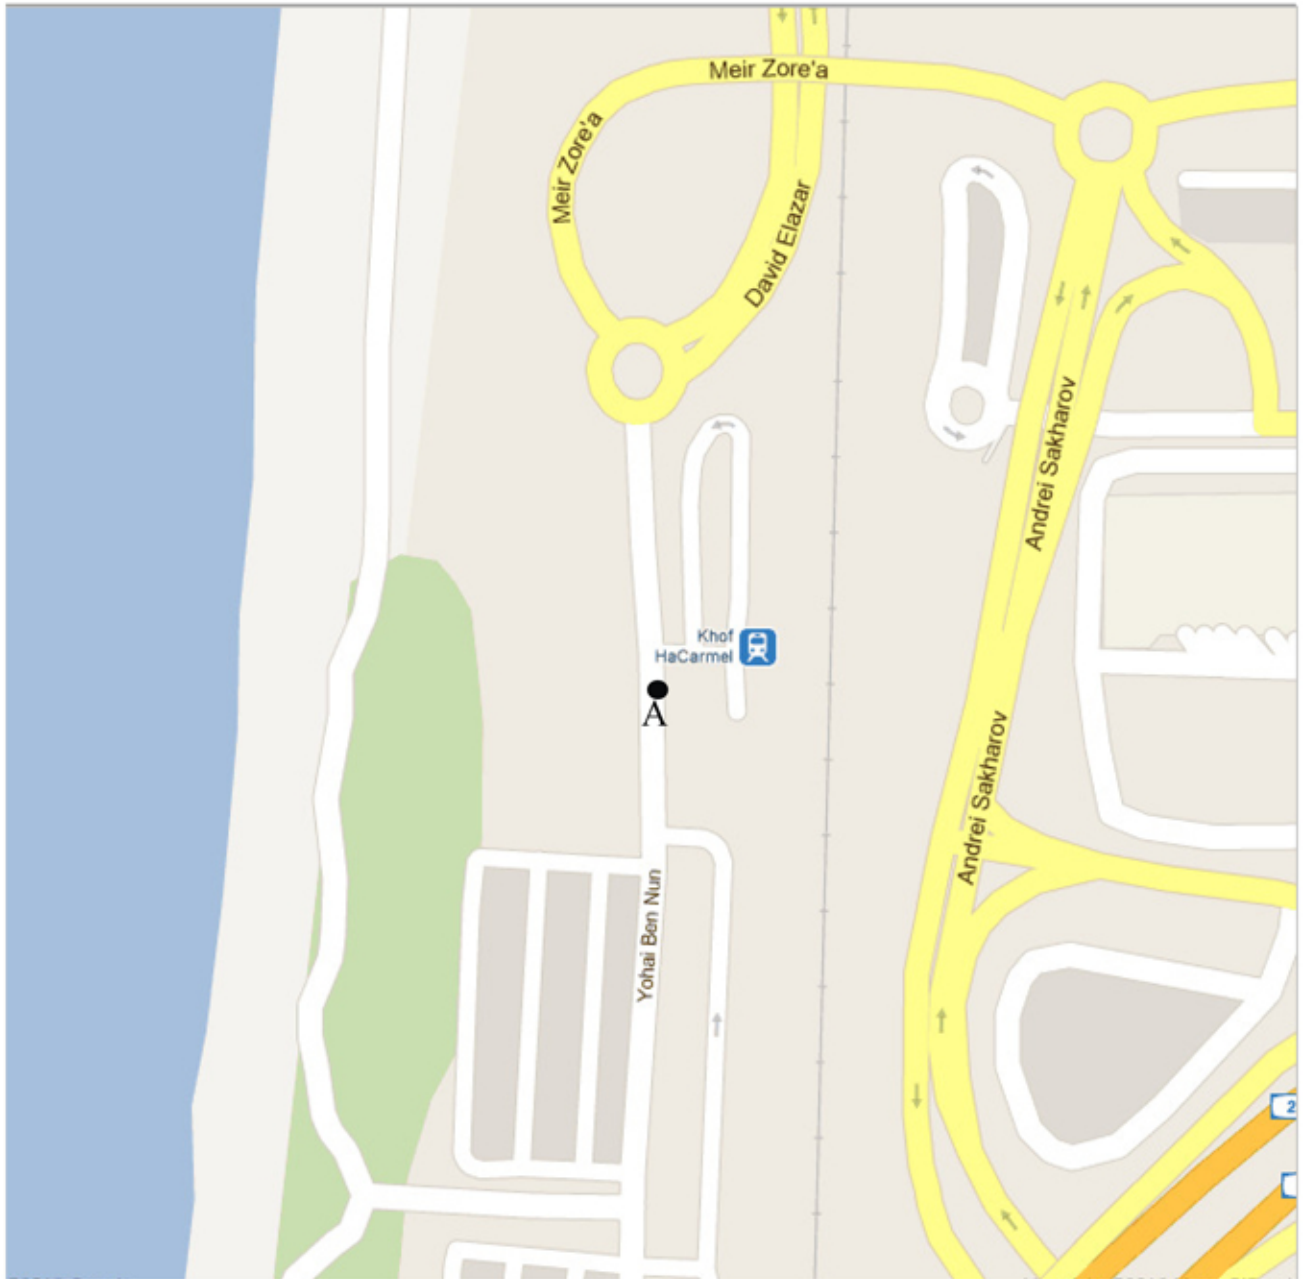

Map C- Haifa Carmel Beach Railway Station (Hof Hacarmel)

A - Exit the train station to the west (towards the sea) and the bus will be waiting in the parking lot.